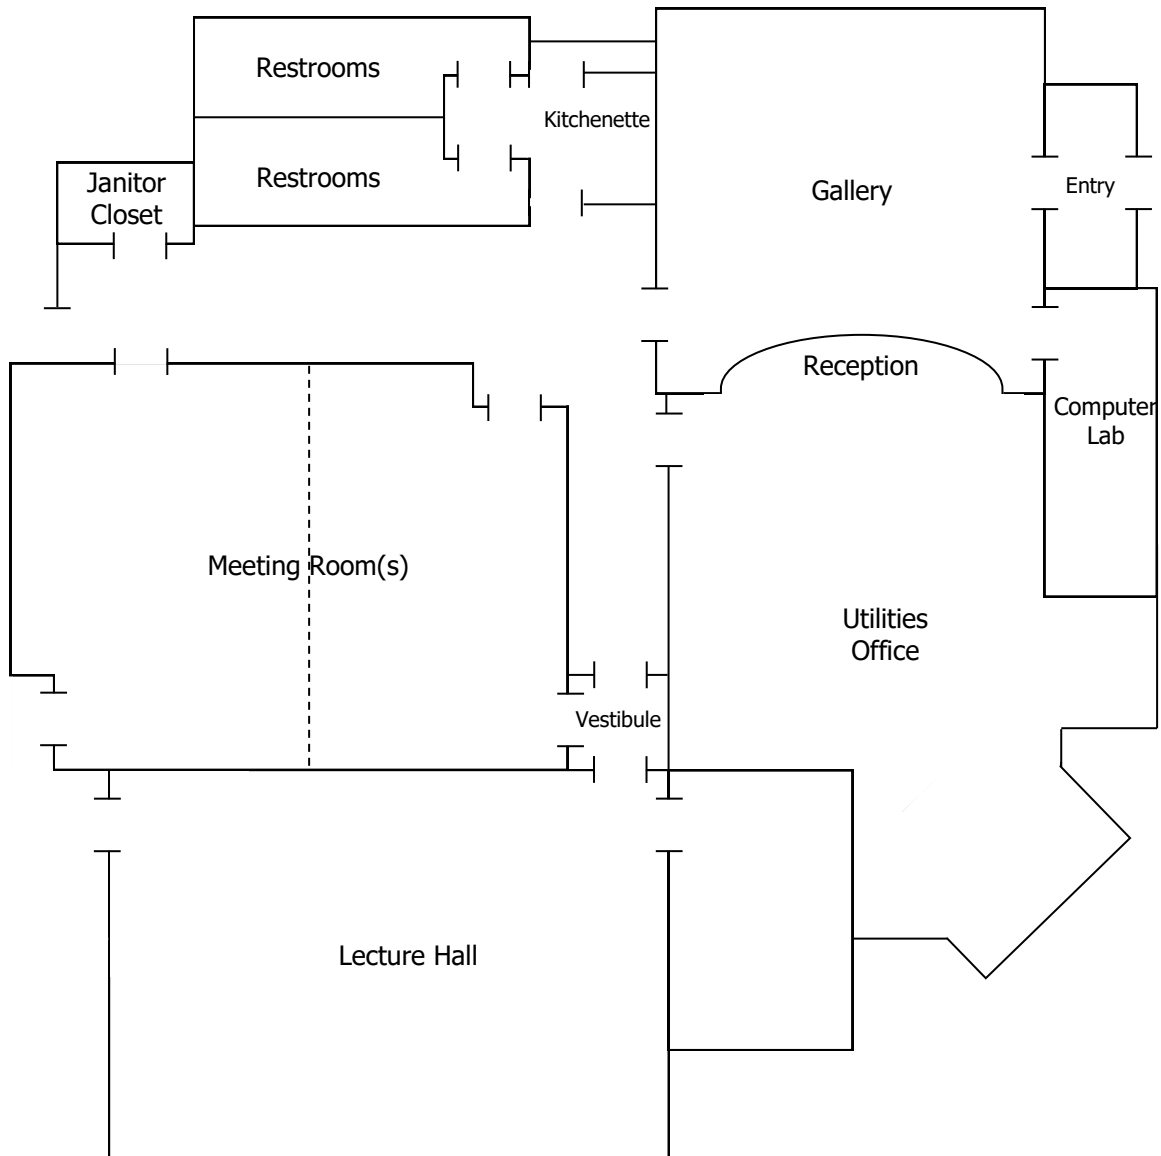

Great Bend Front Door

1615 10th St

Contact: (620) 793-4111

- Lecture Hall
  - Capacity of 30
  - Theatre-style seating
  - Audio and visual equipment available
- Meeting Room(s)
  - Capacity of 45 people, 20 per room with dividers
  - Audio and visual equipment available