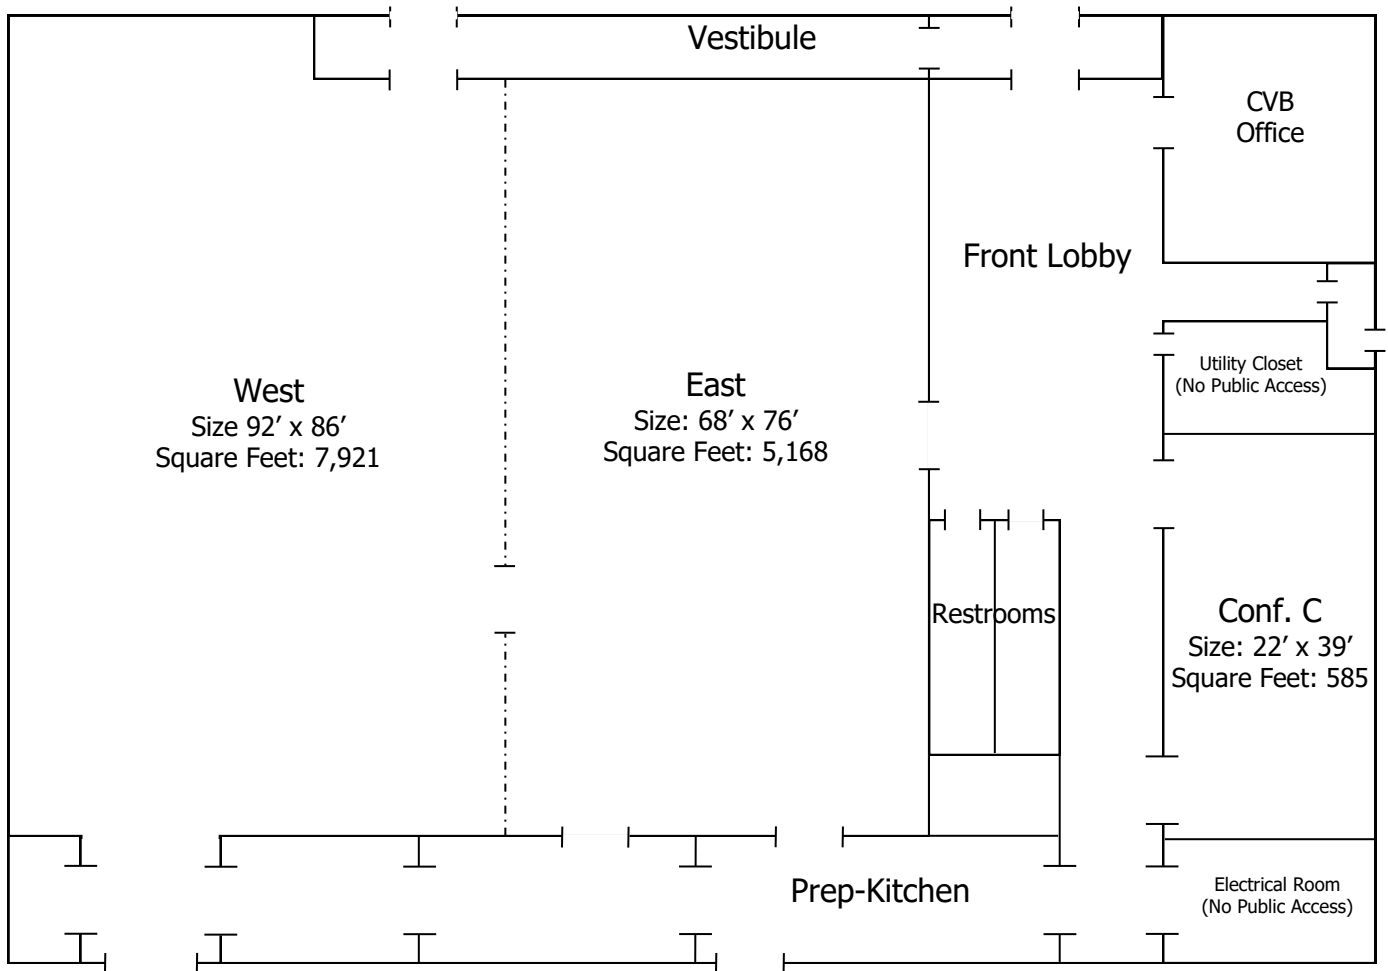

Meeting & Facilities Guide

Great Bend Events Center

3111 10th St

Contact: Convention & Visitors Bureau

Phone: (620) 792-2750

Email: egoad@greatbendks.net

- ◆ Newly renovated rooms, dining hall, and restrooms
- ◆ Over 28,000 square feet of meeting space
- ◆ Total of three break-out rooms available
- ◆ Capacity of 1,200 people
- ◆ Prep-kitchen is available. There are no hot boxes provided.
- ◆ Ideal for conventions, exhibits, receptions, reunions, and more!

Room	Size	Theatre Style	Classroom Style	Banquet Style	Square Feet
Convention East	68' x 76'	600	300	500	5,168
Convention West	92' x 86'	700	400	600	7,921
Conference C	22' x 39'	80	40	70	858

Great Bend Front Door